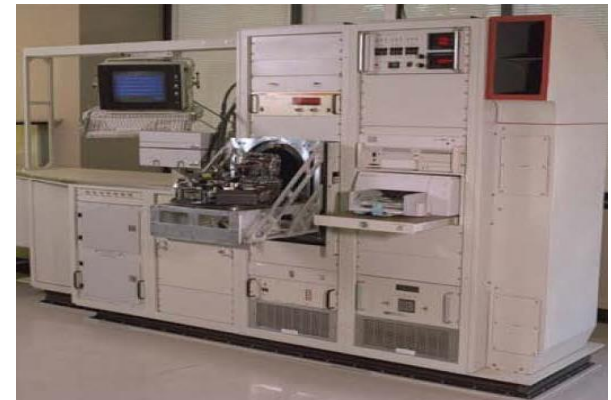

PROGRAMS

INNOVATION. QUALITY. COMMITMENT.

■ ALC – Integrated Family of Test Equipment (IFTE)

Program Description – IFTE is comprised of the BSTF, EOTF, EETF, NDTE, CEE, ERS, CALSET, and all of the associated Test Program Sets (TPS). These stations are reconfigurable to adapt to new weapons system technology with short development time frames. The use of IFTE test stations in the field reduces GOV maintenance and logistics costs.

MJLM Scope of Work – Sustainment, Engineering, Logistics

- TPS Development
- Perform fault isolation on LRUs and SRU
- SME in IFTE maintenance, logistics, testing, and quality assurance
- Reviews Technical Manuals (TM) and DMWR for accuracy
- Support the Fielding & CM of IFTE components
- Testability analysis and develop test strategies for various platforms,
- On-vehicle automatic testing and diagnostics
- Test electronic/electro-optic assemblies - BSTF, EOTF, EETF, NDTE, CEE

Discriminators –

- Prototype Development – LV DWG Card
- 24-hour Help Desk to troubleshoot and repair IFTE, TPS, LRU, SRU

Provider of **ATE/TPS Subject Matter Expertise** to GOV since 2005

#BD2018FULLv1